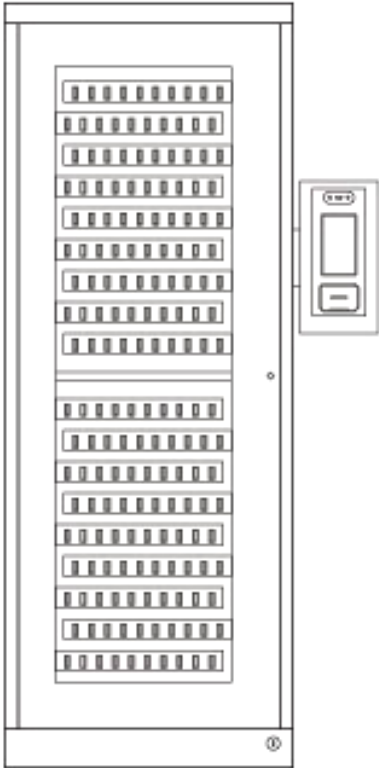

Series i-Keybox

Specifications

Modelsu	Capacity	Dimensions	Net weight
i-Keybox S	20 key positions	670 (W) x 520 (H) x 190 (D) mm	35 kg
i-Keybox M	50 key positions	841 (W) x 640 (H) x 202 (D) mm	45 kg
i-Keybox L	70 key positions	841 (W) x 780 (H) x 202 (D) mm	55 kg
i-Keybox XL	100/200 key positions	898 (W) x 1820 (H) x 400 (D) mm	125 kg
Construction			
Material	1.5 mm steel, powder coated		
Color	black & white		
Door	Steel door with window / Solid steel (options)		
Door Lock	Electric Motor Freezer Lock		
Key Tag	Plastic flat tag with security seal		
LEDs	3 possible states per key position - Green: access granted - Red: alarm - White: normal working condition		
Mounting	Wall mount / Floor		
Power			
Power supply	Input: 110V - 240V AC Output: 12V DC		
Power consumption	12V 2amp max		
Certifications	CE, FCC, RoHS, ISO9001		
Controller			
Operating system	based on Android		
Display	7" touch screen		
Data storage	RAM 1GB + ROM 8GB		
Server	Cloud platform / Local server		
RFID type	125Khz / 13.56Mhz (optional)		
Cabinet access	PIN code, Card ID, Finger Vein, Face recognition (Optional combination of any two methods for authentication)		
Communications			
Network	Ethernet TCP/IP / Wifi		
USB	Support		

Series i-Keybox i-Keybox M

841mm

Front View

640mm

202mm

Side View

Rear View

Top View

Series i-Keybox i-Keybox L

841mm

Front View

780mm

202mm

Side View

Rear View

Top View

Series i-Keybox i-Keybox XL

898mm

Front View

1820mm

400mm

Side View

Rear View

Top View