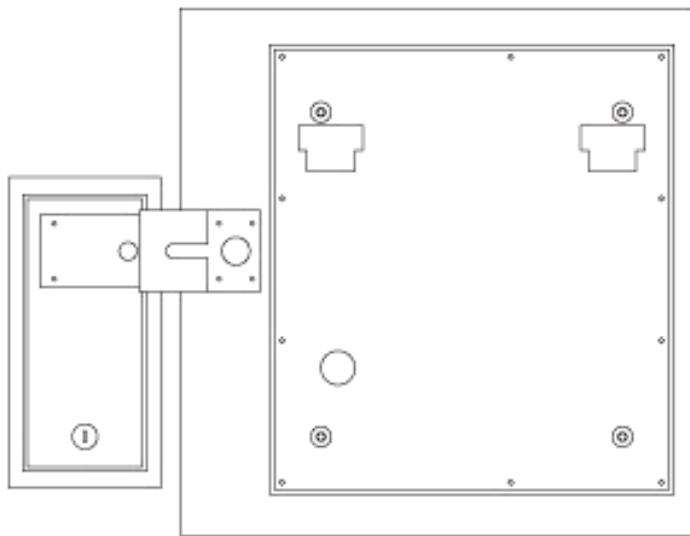

Series i-Keybox

Specifications

Modelsu	Capacity	Dimensions	Net weight
i-Keybox S	20 key positions	670 (W) x 520 (H) x 190 (D) mm	35 kg
i-Keybox M	50 key positions	841 (W) x 640 (H) x 202 (D) mm	45 kg
i-Keybox L	70 key positions	841 (W) x 780 (H) x 202 (D) mm	55 kg
i-Keybox XL	100/200 key positions	898 (W) x 1820 (H) x 400 (D) mm	125 kg
Construction			
Material	1.5 mm steel, powder coated		
Color	black & white		
Door	Steel door with window / Solid steel (options)		
Door Lock	Electric Motor Freezer Lock		
Key Tag	Plastic flat tag with security seal		
LEDs	3 possible states per key position - Green: access granted - Red: alarm - White: normal working condition		
Mounting	Wall mount / Floor		
Power			
Power supply	Input: 110V - 240V AC Output: 12V DC		
Power consumption	12V 2amp max		
Certifications	CE, FCC, RoHS, ISO9001		
Controller			
Operating system	based on Android		
Display	7" touch screen		
Data storage	RAM 1GB + ROM 8GB		
Server	Cloud platform / Local server		
RFID type	125Khz / 13.56Mhz (optional)		
Cabinet access	PIN code, Card ID, Finger Vein, Face recognition (Optional combination of any two methods for authentication)		
Communications			
Network	Ethernet TCP/IP / Wifi		
USB	Support		

Series i-Keybox i-Keybox M

841mm

Front View

640mm

202mm

Side View

Rear View

Top View

Series i-Keybox i-Keybox L

841mm

Front View

780mm

202mm

Side View

Rear View

Top View

Series i-Keybox i-Keybox XL

898mm

Front View

1820mm

400mm

Side View

Rear View

Top View