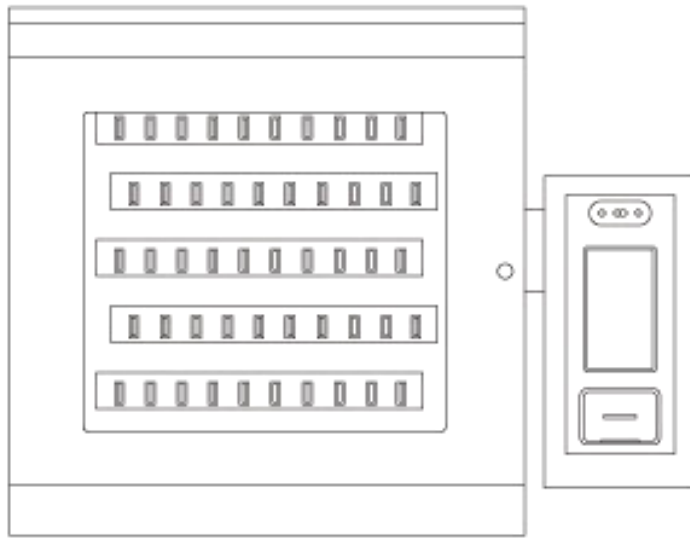

Series i-Keybox i-Keybox M

841mm