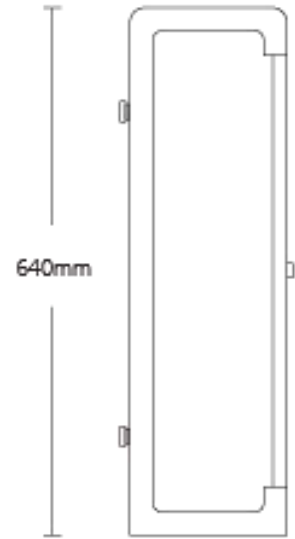

Series i-Keybox

Specifications

Modelsu	Capacity	Dimensions	Net weight
i-Keybox S	20 key positions	670 (W) x 520 (H) x 190 (D) mm	35 kg
i-Keybox M	50 key positions	841 (W) x 640 (H) x 202 (D) mm	45 kg
i-Keybox L	70 key positions	841 (W) x 780 (H) x 202 (D) mm	55 kg
i-Keybox XL	100/200 key positions	898 (W) x 1820 (H) x 400 (D) mm	125 kg
Construction			
Material	1.5 mm steel, powder coated		
Color	black & white		
Door	Steel door with window / Solid steel (options)		
Door Lock	Electric Motor Freezer Lock		
Key Tag	Plastic flat tag with security seal		
LEDs	3 possible states per key position - Green: access granted - Red: alarm - White: normal working condition		
Mounting	Wall mount / Floor		
Power			
Power supply	Input: 110V - 240V AC Output: 12V DC		
Power consumption	12V 2amp max		
Certifications	CE, FCC, RoHS, ISO9001		
Controller			
Operating system	based on Android		
Display	7" touch screen		
Data storage	RAM 1GB + ROM 8GB		
Server	Cloud platform / Local server		
RFID type	125Khz / 13.56Mhz (optional)		
Cabinet access	PIN code, Card ID, Finger Vein, Face recognition (Optional combination of any two methods for authentication)		
Communications			
Network	Ethernet TCP/IP / Wifi		
USB	Support		

Series i-Keybox i-Keybox M

841mm

Front View

640mm

202mm

Side View

Rear View

Top View

Series i-Keybox i-Keybox L

841mm

Front View

780mm

202mm

Side View

Rear View

Top View

Series i-Keybox i-Keybox XL

898mm

Front View

1820mm

400mm

Side View

Rear View

Top View