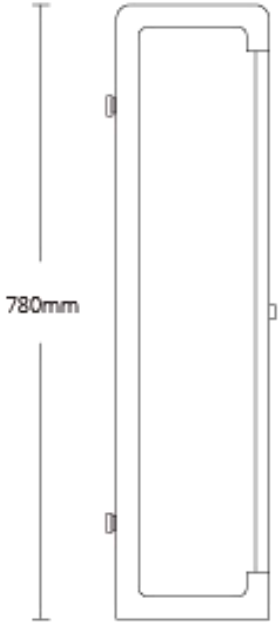

Series i-Keybox

Specifications

Modelsu	Capacity	Dimensions	Net weight
i-Keybox S	20 key positions	670 (W) x 520 (H) x 190 (D) mm	35 kg
i-Keybox M	50 key positions	841 (W) x 640 (H) x 202 (D) mm	45 kg
i-Keybox L	70 key positions	841 (W) x 780 (H) x 202 (D) mm	55 kg
i-Keybox XL	100/200 key positions	898 (W) x 1820 (H) x 400 (D) mm	125 kg
Construction			
Material	1.5 mm steel, powder coated		
Color	black & white		
Door	Steel door with window / Solid steel (options)		
Door Lock	Electric Motor Freezer Lock		
Key Tag	Plastic flat tag with security seal		
LEDs	3 possible states per key position - Green: access granted - Red: alarm - White: normal working condition		
Mounting	Wall mount / Floor		
Power			
Power supply	Input: 110V - 240V AC Output: 12V DC		
Power consumption	12V 2amp max		
Certifications	CE, FCC, RoHS, ISO9001		
Controller			
Operating system	based on Android		
Display	7" touch screen		
Data storage	RAM 1GB + ROM 8GB		
Server	Cloud platform / Local server		
RFID type	125Khz / 13.56Mhz (optional)		
Cabinet access	PIN code, Card ID, Finger Vein, Face recognition (Optional combination of any two methods for authentication)		
Communications			
Network	Ethernet TCP/IP / Wifi		
USB	Support		

Series i-Keybox i-Keybox M

841mm

Front View

640mm

202mm

Side View

Rear View

Top View

Series i-Keybox i-Keybox L

841mm

Front View

780mm

202mm

Side View

Rear View

Top View

Series i-Keybox i-Keybox XL

898mm

Front View

1820mm

400mm

Side View

Rear View

Top View