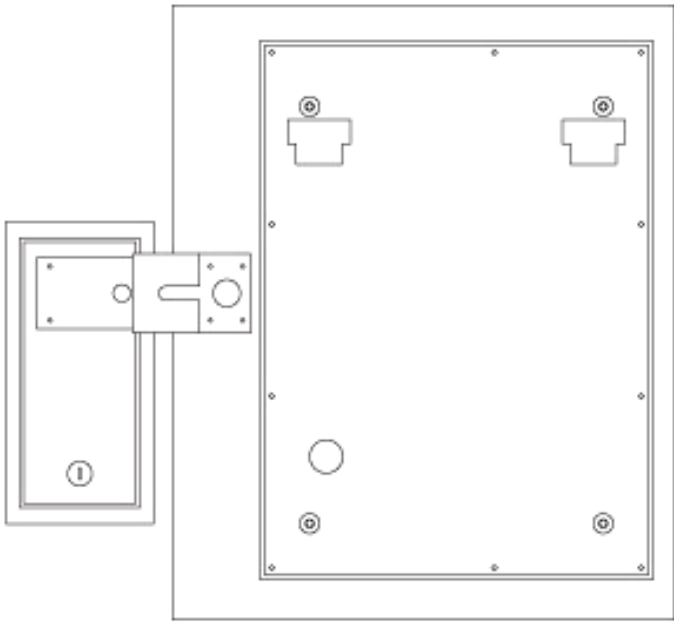

Series i-Keybox

Specifications

Modelsu	Capacity	Dimensions	Net weight
i-Keybox S	20 key positions	670 (W) x 520 (H) x 190 (D) mm	35 kg
i-Keybox M	50 key positions	841 (W) x 640 (H) x 202 (D) mm	45 kg
i-Keybox L	70 key positions	841 (W) x 780 (H) x 202 (D) mm	55 kg
i-Keybox XL	100/200 key positions	898 (W) x 1820 (H) x 400 (D) mm	125 kg
Construction			
Material	1.5 mm steel, powder coated		
Color	black & white		
Door	Steel door with window / Solid steel (options)		
Door Lock	Electric Motor Freezer Lock		
Key Tag	Plastic flat tag with security seal		
LEDs	3 possible states per key position - Green: access granted - Red: alarm - White: normal working condition		
Mounting	Wall mount / Floor		
Power			
Power supply	Input: 110V - 240V AC Output: 12V DC		
Power consumption	12V 2amp max		
Certifications	CE, FCC, RoHS, ISO9001		
Controller			
Operating system	based on Android		
Display	7" touch screen		
Data storage	RAM 1GB + ROM 8GB		
Server	Cloud platform / Local server		
RFID type	125Khz / 13.56Mhz (optional)		
Cabinet access	PIN code, Card ID, Finger Vein, Face recognition (Optional combination of any two methods for authentication)		
Communications			
Network	Ethernet TCP/IP / Wifi		
USB	Support		

Series i-Keybox i-Keybox M

841mm

Front View

640mm

202mm

Side View

Rear View

Top View

Series i-Keybox i-Keybox L

841mm

Front View

780mm

202mm

Side View

Rear View

Top View

Series i-Keybox i-Keybox XL

898mm

Front View

1820mm

400mm

Side View

Rear View

Top View