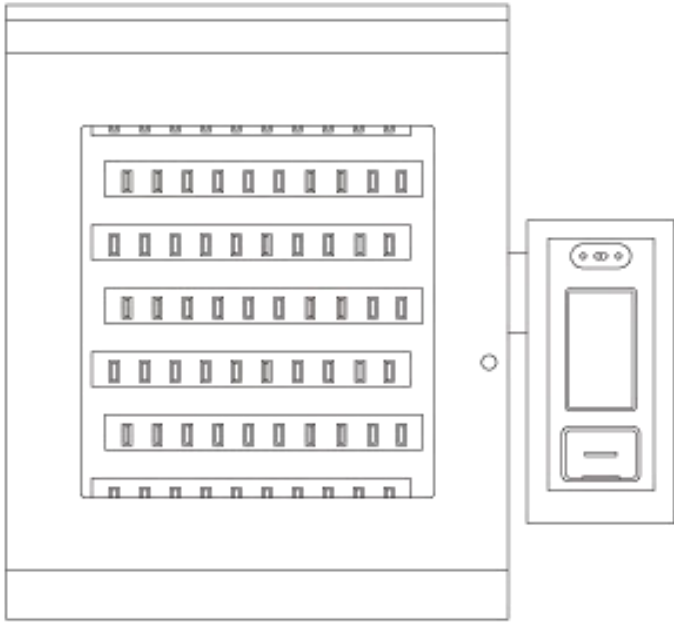

Series i-Keybox

Specifications

Modelsu	Capacity	Dimensions	Net weight
i-Keybox S	20 key positions	670 (W) x 520 (H) x 190 (D) mm	35 kg
i-Keybox M	50 key positions	841 (W) x 640 (H) x 202 (D) mm	45 kg
i-Keybox L	70 key positions	841 (W) x 780 (H) x 202 (D) mm	55 kg
i-Keybox XL	100/200 key positions	898 (W) x 1820 (H) x 400 (D) mm	125 kg
Construction			
Material	1.5 mm steel, powder coated		
Color	black & white		
Door	Steel door with window / Solid steel (options)		
Door Lock	Electric Motor Freezer Lock		
Key Tag	Plastic flat tag with security seal		
LEDs	3 possible states per key position - Green: access granted - Red: alarm - White: normal working condition		
Mounting	Wall mount / Floor		
Power			
Power supply	Input: 110V - 240V AC Output: 12V DC		
Power consumption	12V 2amp max		
Certifications	CE, FCC, RoHS, ISO9001		
Controller			
Operating system	based on Android		
Display	7" touch screen		
Data storage	RAM 1GB + ROM 8GB		
Server	Cloud platform / Local server		
RFID type	125Khz / 13.56Mhz (optional)		
Cabinet access	PIN code, Card ID, Finger Vein, Face recognition (Optional combination of any two methods for authentication)		
Communications			
Network	Ethernet TCP/IP / Wifi		
USB	Support		

Series i-Keybox i-Keybox M

841mm

Front View

640mm

202mm

Side View

Rear View

Top View

Series i-Keybox i-Keybox L

841mm

Front View

780mm

202mm

Side View

Rear View

Top View

Series i-Keybox i-Keybox XL

898mm

Front View

1820mm

400mm

Side View

Rear View

Top View