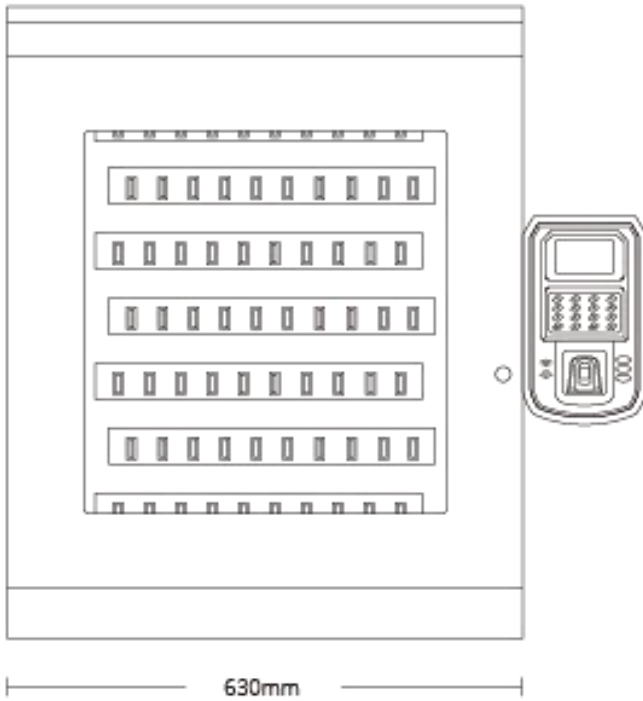

## Specifications

Modelsu	Capacity	Dimensions	Net weight
i-Keybox M	30-50 key positions	630 (W) x 640 (H) x 200 (D) mm	36 kg
i-Keybox L	60-70 key positions	630 (W) x 780 (H) x 200 (D) mm	48 kg
i-Keybox XL	100-200 key positions	680 (W) x 1820 (H) x 400 (D) mm	120 kg
<b>Construction</b>			
Material	1.5 mm steel, powder coated		
Color	Green & white		
Door	Steel door with window / Solid steel (options)		
Door Lock	Electric Motor Freezer Lock		
Key Tag	Plastic flat tag with security seal		
LEDs	3 possible states per key position - Green: access granted - Red: alarm - Blue: normal working condition		
Mounting	Wall mount / Floor		
<b>Power</b>			
Power supply	Input: 110V - 240V AC Output: 12V DC		
Power consumption	12V 2amp max		
Certifications	CE, FCC, RoHS, ISO9001		
<b>Controller</b>			
Operating system	MCU with LPC processor		
Users per system	1000 users		
Server	Local server		
RFID type	125Khz / 13.56Mhz (optional)		
Cabinet access	PIN code, Card ID, Fingerprint		
<b>Communications</b>			
Network	Ethernet (10/100MB)		

# Series i-Keybox (Standard Terminal) i-Keybox M

630mm

Front View

640mm

200mm

Side View

Rear View

Top View

# Series i-Keybox (Standard Terminal) i-Keybox L

Front View

Side View

Rear View

Top View

# Series i-Keybox (Standard Terminal) i-Keybox XL

680mm

Front View

1820mm

400mm

Side View

Rear View

Top View