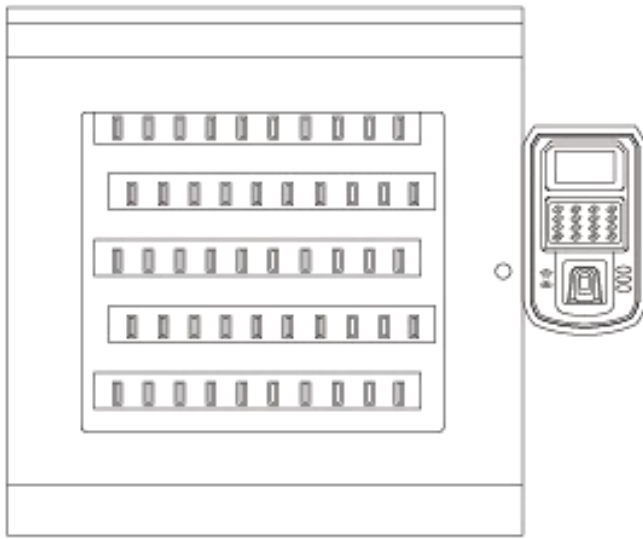

Series i-Keybox (Standard Terminal) i-Keybox M

630mm

Front View