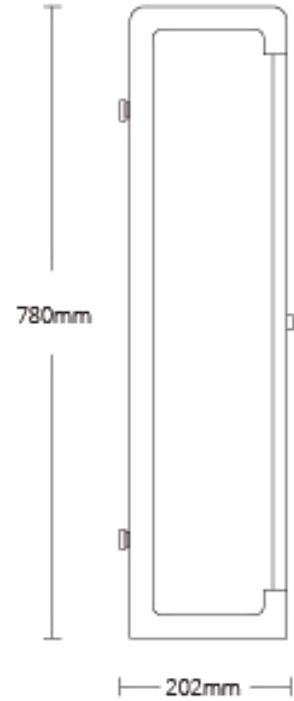

## Specifications

Modelsu	Capacity	Dimensions	Net weight
i-Keybox M	30-50 key positions	630 (W) x 640 (H) x 200 (D) mm	36 kg
i-Keybox L	60-70 key positions	630 (W) x 780 (H) x 200 (D) mm	48 kg
i-Keybox XL	100-200 key positions	680 (W) x 1820 (H) x 400 (D) mm	120 kg
<b>Construction</b>			
Material	1.5 mm steel, powder coated		
Color	Green & white		
Door	Steel door with window / Solid steel (options)		
Door Lock	Electric Motor Freezer Lock		
Key Tag	Plastic flat tag with security seal		
LEDs	3 possible states per key position - Green: access granted - Red: alarm - Blue: normal working condition		
Mounting	Wall mount / Floor		
<b>Power</b>			
Power supply	Input: 110V - 240V AC Output: 12V DC		
Power consumption	12V 2amp max		
Certifications	CE, FCC, RoHS, ISO9001		
<b>Controller</b>			
Operating system	MCU with LPC processor		
Users per system	1000 users		
Server	Local server		
RFID type	125Khz / 13.56Mhz (optional)		
Cabinet access	PIN code, Card ID, Fingerprint		
<b>Communications</b>			
Network	Ethernet (10/100MB)		

# Series i-Keybox (Standard Terminal) i-Keybox M

630mm

Front View

640mm

200mm

Side View

Rear View

Top View

# Series i-Keybox (Standard Terminal) i-Keybox L

Front View

Side View

Rear View

Top View

# Series i-Keybox (Standard Terminal) i-Keybox XL

680mm

Front View

1820mm

400mm

Side View

Rear View

Top View