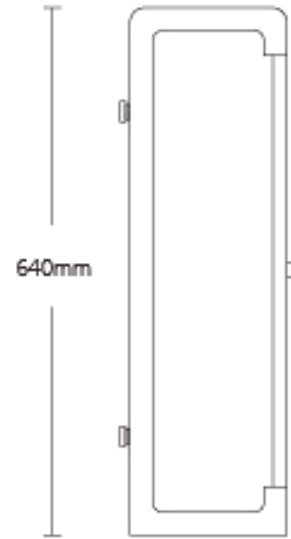

## Specifications

Modelsu	Capacity	Dimensions	Net weight
i-Keybox M	30-50 key positions	630 (W) x 640 (H) x 200 (D) mm	36 kg
i-Keybox L	60-70 key positions	630 (W) x 780 (H) x 200 (D) mm	48 kg
i-Keybox XL	100-200 key positions	680 (W) x 1820 (H) x 400 (D) mm	120 kg
<b>Construction</b>			
Material	1.5 mm steel, powder coated		
Color	Green & white		
Door	Steel door with window / Solid steel (options)		
Door Lock	Electric Motor Freezer Lock		
Key Tag	Plastic flat tag with security seal		
LEDs	3 possible states per key position - Green: access granted - Red: alarm - Blue: normal working condition		
Mounting	Wall mount / Floor		
<b>Power</b>			
Power supply	Input: 110V - 240V AC Output: 12V DC		
Power consumption	12V 2amp max		
Certifications	CE, FCC, RoHS, ISO9001		
<b>Controller</b>			
Operating system	MCU with LPC processor		
Users per system	1000 users		
Server	Local server		
RFID type	125Khz / 13.56Mhz (optional)		
Cabinet access	PIN code, Card ID, Fingerprint		
<b>Communications</b>			
Network	Ethernet (10/100MB)		

# Series i-Keybox (Standard Terminal) i-Keybox M

630mm

Front View

640mm

200mm

Side View

Rear View

Top View

# Series i-Keybox (Standard Terminal) i-Keybox XL

680mm

Front View

1820mm

400mm

Side View

Rear View

Top View