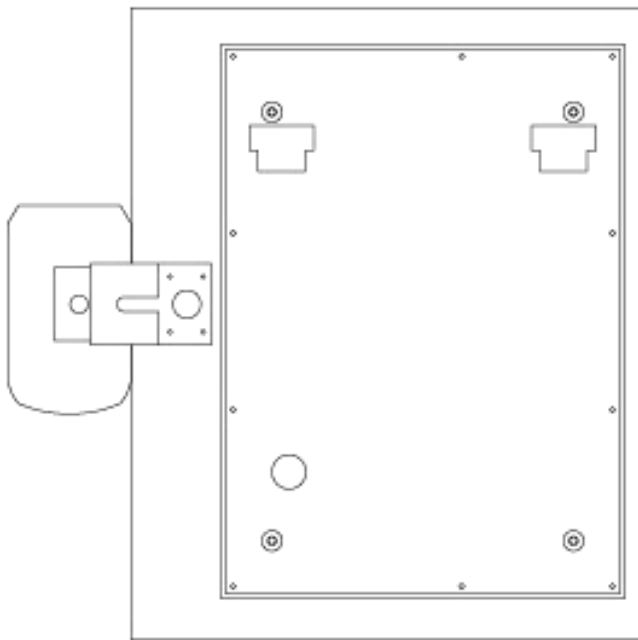

## Specifications

Modelsu	Capacity	Dimensions	Net weight
i-Keybox M	30-50 key positions	630 (W) x 640 (H) x 200 (D) mm	36 kg
i-Keybox L	60-70 key positions	630 (W) x 780 (H) x 200 (D) mm	48 kg
i-Keybox XL	100-200 key positions	680 (W) x 1820 (H) x 400 (D) mm	120 kg
<b>Construction</b>			
Material	1.5 mm steel, powder coated		
Color	Green & white		
Door	Steel door with window / Solid steel (options)		
Door Lock	Electric Motor Freezer Lock		
Key Tag	Plastic flat tag with security seal		
LEDs	3 possible states per key position - Green: access granted - Red: alarm - Blue: normal working condition		
Mounting	Wall mount / Floor		
<b>Power</b>			
Power supply	Input: 110V - 240V AC Output: 12V DC		
Power consumption	12V 2amp max		
Certifications	CE, FCC, RoHS, ISO9001		
<b>Controller</b>			
Operating system	MCU with LPC processor		
Users per system	1000 users		
Server	Local server		
RFID type	125Khz / 13.56Mhz (optional)		
Cabinet access	PIN code, Card ID, Fingerprint		
<b>Communications</b>			
Network	Ethernet (10/100MB)		

# Series i-Keybox (Standard Terminal) i-Keybox M

630mm

Front View

640mm

200mm

Side View

Rear View

Top View

# Series i-Keybox (Standard Terminal) i-Keybox L

Front View

Side View

Rear View

Top View

# Series i-Keybox (Standard Terminal) i-Keybox XL

680mm

Front View

1820mm

400mm

Side View

Rear View

Top View