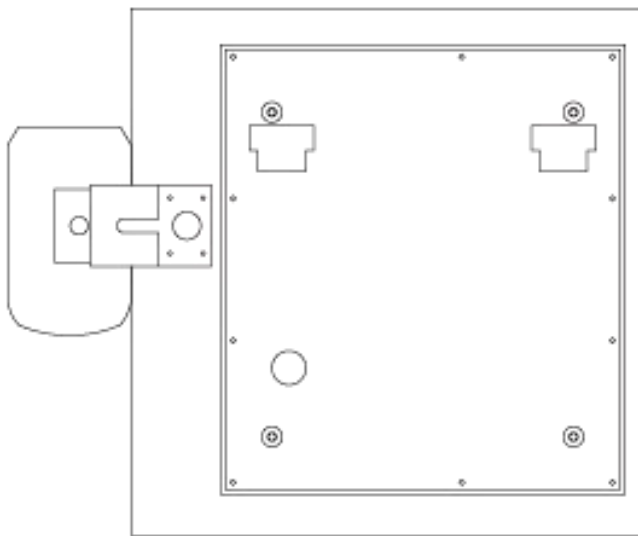

## Specifications

Modelsu	Capacity	Dimensions	Net weight
i-Keybox M	30-50 key positions	630 (W) x 640 (H) x 200 (D) mm	36 kg
i-Keybox L	60-70 key positions	630 (W) x 780 (H) x 200 (D) mm	48 kg
i-Keybox XL	100-200 key positions	680 (W) x 1820 (H) x 400 (D) mm	120 kg
<b>Construction</b>			
Material	1.5 mm steel, powder coated		
Color	Green & white		
Door	Steel door with window / Solid steel (options)		
Door Lock	Electric Motor Freezer Lock		
Key Tag	Plastic flat tag with security seal		
LEDs	3 possible states per key position - Green: access granted - Red: alarm - Blue: normal working condition		
Mounting	Wall mount / Floor		
<b>Power</b>			
Power supply	Input: 110V - 240V AC Output: 12V DC		
Power consumption	12V 2amp max		
Certifications	CE, FCC, RoHS, ISO9001		
<b>Controller</b>			
Operating system	MCU with LPC processor		
Users per system	1000 users		
Server	Local server		
RFID type	125Khz / 13.56Mhz (optional)		
Cabinet access	PIN code, Card ID, Fingerprint		
<b>Communications</b>			
Network	Ethernet (10/100MB)		

# Series i-Keybox (Standard Terminal) i-Keybox M

630mm

Front View

640mm

200mm

Side View

Rear View

Top View

# Series i-Keybox (Standard Terminal) i-Keybox L

Front View

Side View

Rear View

Top View

# Series i-Keybox (Standard Terminal) i-Keybox XL

680mm

Front View

1820mm

400mm

Side View

Rear View

Top View