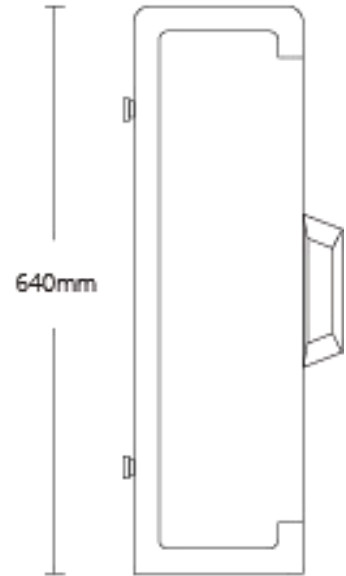

Series i-Keybox 2023

Specifications

Models	Capacity	Dimensions	Net weight
i-Keybox S	32 key positions	670 (W) x 520 (H) x 190 (D) mm	36 kg
i-Keybox M	48/64 key positions	670 (W) x 640 (H) x 190 (D) mm	46 kg
i-Keybox XL	100/200 key positions	850 (W) x 1820 (H) x 400 (D) mm	110 kg
i-Keybox YT - S	30 key positions	670 (W) x 500 (H) x 242 (D) mm	36 kg
i-Keybox YT - M	48 key positions	670 (W) x 640 (H) x 242 (D) mm	47 kg
Construction			
Material	1.5 mm steel, powder coated		
Color	black & white		
Door	Steel door with window / Solid steel (options)		
Door Lock	Electric Motor Freezer Lock		
Key Tag	Plastic flat tag with security seal		
LEDs	3 possible states per key position - Green: access granted - Red: alarm - White: normal working condition		
Mounting	Wall mount / Floor		
Power			
Power supply	Input: 110V - 240V AC Output: 12V DC		
Power consumption	12V 2amp max		
Certifications	CE, FCC, RoHS, ISO9001		
Controller			
Operating system	based on Android		
Display	7" touch screen		
Data storage	RAM 1GB + ROM 8GB		
Server	Cloud platform / Local server		
RFID type	125Khz / 13.56Mhz (optional)		
Cabinet access	PIN code, Card ID, Finger Vein, Face recognition (Optional combination of any two methods for authentication)		
Communications			
Network	Ethernet TCP/IP / Wifi		
USB	Support		

Rear View

Top View

Series i-Keybox 2023

i-Keybox XL

850mm

Front View

1820mm

400mm

Side View

Rear View

Top View

Series i-Keybox 2023 i-Keybox YT - S

Front View

Side View

Top View

Rear View

Series i-Keybox 2023

i-Keybox YT - M

670mm

Front View

640mm

242mm

Side View

Top View