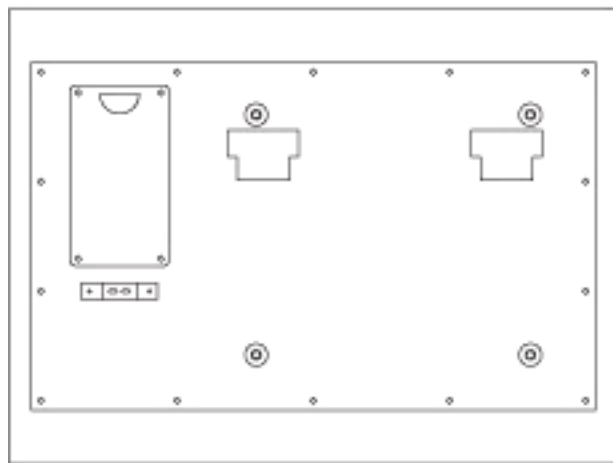

Side View

Rear View

Top View

Series i-Keybox 2023 i-Keybox YT - S

Front View

Side View

Top View

Rear View

Series i-Keybox 2023

i-Keybox YT - M

670mm

Front View

640mm

242mm

Side View

Top View