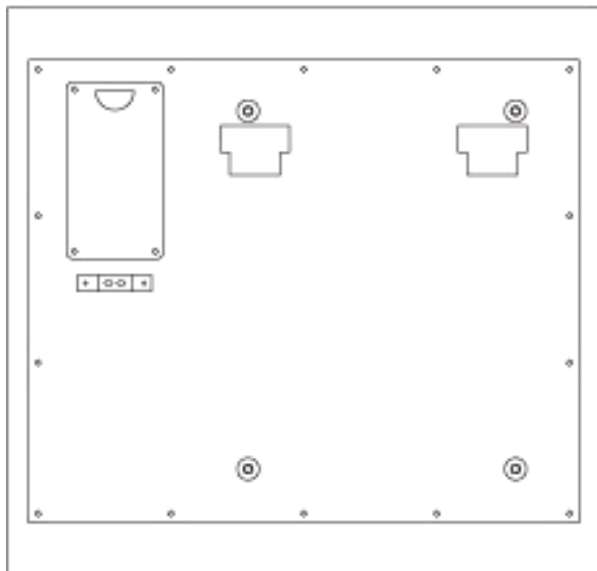

Series i-Keybox 2023

i-Keybox YT - M

670mm

Front View

640mm

242mm

Side View

Top View