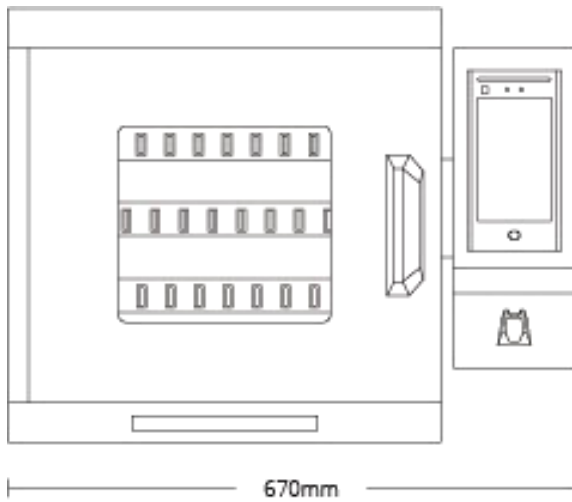

Series i-Keybox 2023 i-Keybox S

Front View