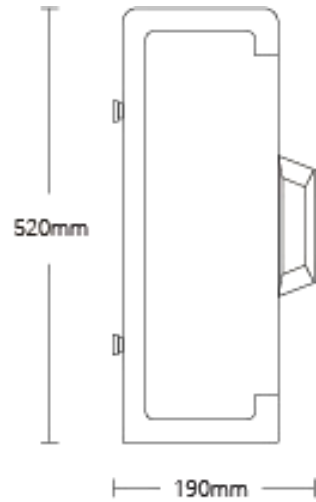

Series i-Keybox 2023

Specifications

Models	Capacity	Dimensions	Net weight
i-Keybox S	32 key positions	670 (W) x 520 (H) x 190 (D) mm	36 kg
i-Keybox M	48/64 key positions	670 (W) x 640 (H) x 190 (D) mm	46 kg
i-Keybox XL	100/200 key positions	850 (W) x 1820 (H) x 400 (D) mm	110 kg
i-Keybox YT - S	30 key positions	670 (W) x 500 (H) x 242 (D) mm	36 kg
i-Keybox YT - M	48 key positions	670 (W) x 640 (H) x 242 (D) mm	47 kg
Construction			
Material	1.5 mm steel, powder coated		
Color	black & white		
Door	Steel door with window / Solid steel (options)		
Door Lock	Electric Motor Freezer Lock		
Key Tag	Plastic flat tag with security seal		
LEDs	3 possible states per key position - Green: access granted - Red: alarm - White: normal working condition		
Mounting	Wall mount / Floor		
Power			
Power supply	Input: 110V - 240V AC Output: 12V DC		
Power consumption	12V 2amp max		
Certifications	CE, FCC, RoHS, ISO9001		
Controller			
Operating system	based on Android		
Display	7" touch screen		
Data storage	RAM 1GB + ROM 8GB		
Server	Cloud platform / Local server		
RFID type	125Khz / 13.56Mhz (optional)		
Cabinet access	PIN code, Card ID, Finger Vein, Face recognition (Optional combination of any two methods for authentication)		
Communications			
Network	Ethernet TCP/IP / Wifi		
USB	Support		

Series i-Keybox 2023 i-Keybox S

Front View

Side View

Rear View

Top View

Series i-Keybox 2023 i-Keybox M

Front View

Side View

Rear View

Top View

Series i-Keybox 2023

i-Keybox XL

850mm

Front View

1820mm

400mm

Series i-Keybox 2023

i-Keybox YT - M

670mm

Front View

640mm

242mm

Side View

Top View