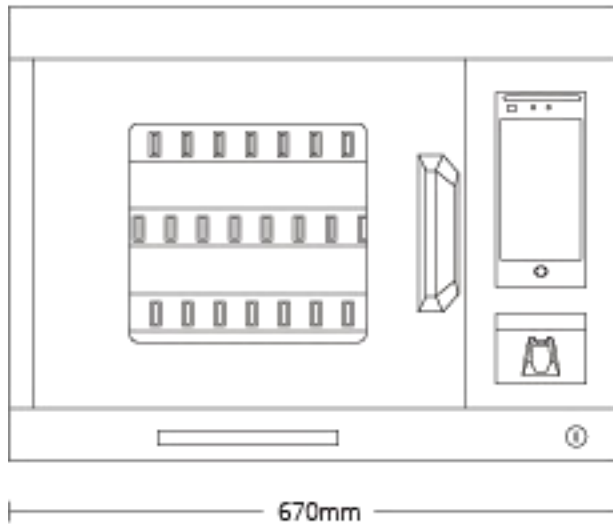

Series i-Keybox 2023

Specifications

Models	Capacity	Dimensions	Net weight
i-Keybox S	32 key positions	670 (W) x 520 (H) x 190 (D) mm	36 kg
i-Keybox M	48/64 key positions	670 (W) x 640 (H) x 190 (D) mm	46 kg
i-Keybox XL	100/200 key positions	850 (W) x 1820 (H) x 400 (D) mm	110 kg
i-Keybox YT - S	30 key positions	670 (W) x 500 (H) x 242 (D) mm	36 kg
i-Keybox YT - M	48 key positions	670 (W) x 640 (H) x 242 (D) mm	47 kg
Construction			
Material	1.5 mm steel, powder coated		
Color	black & white		
Door	Steel door with window / Solid steel (options)		
Door Lock	Electric Motor Freezer Lock		
Key Tag	Plastic flat tag with security seal		
LEDs	3 possible states per key position - Green: access granted - Red: alarm - White: normal working condition		
Mounting	Wall mount / Floor		
Power			
Power supply	Input: 110V - 240V AC Output: 12V DC		
Power consumption	12V 2amp max		
Certifications	CE, FCC, RoHS, ISO9001		
Controller			
Operating system	based on Android		
Display	7" touch screen		
Data storage	RAM 1GB + ROM 8GB		
Server	Cloud platform / Local server		
RFID type	125Khz / 13.56Mhz (optional)		
Cabinet access	PIN code, Card ID, Finger Vein, Face recognition (Optional combination of any two methods for authentication)		
Communications			
Network	Ethernet TCP/IP / Wifi		
USB	Support		

Side View

Rear View

Top View

Series i-Keybox 2023 i-Keybox YT - S

Front View

Side View

Top View

Rear View

Series i-Keybox 2023

i-Keybox YT - M

670mm

Front View

640mm

242mm

Side View

Top View