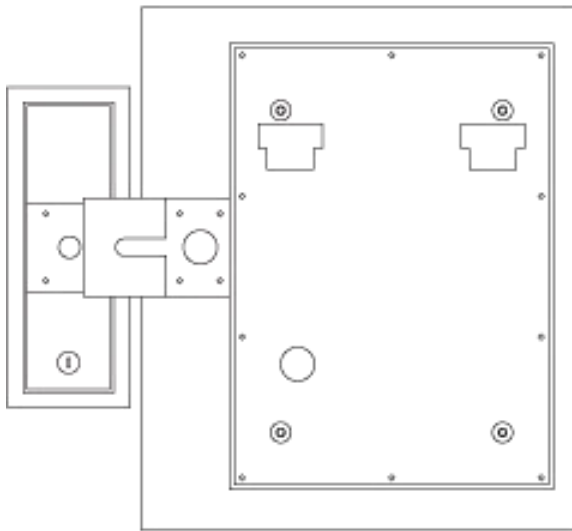

Series i-Keybox 2023

Specifications

Models	Capacity	Dimensions	Net weight
i-Keybox S	32 key positions	670 (W) x 520 (H) x 190 (D) mm	36 kg
i-Keybox M	48/64 key positions	670 (W) x 640 (H) x 190 (D) mm	46 kg
i-Keybox XL	100/200 key positions	850 (W) x 1820 (H) x 400 (D) mm	110 kg
i-Keybox YT - S	30 key positions	670 (W) x 500 (H) x 242 (D) mm	36 kg
i-Keybox YT - M	48 key positions	670 (W) x 640 (H) x 242 (D) mm	47 kg
Construction			
Material	1.5 mm steel, powder coated		
Color	black & white		
Door	Steel door with window / Solid steel (options)		
Door Lock	Electric Motor Freezer Lock		
Key Tag	Plastic flat tag with security seal		
LEDs	3 possible states per key position - Green: access granted - Red: alarm - White: normal working condition		
Mounting	Wall mount / Floor		
Power			
Power supply	Input: 110V - 240V AC Output: 12V DC		
Power consumption	12V 2amp max		
Certifications	CE, FCC, RoHS, ISO9001		
Controller			
Operating system	based on Android		
Display	7" touch screen		
Data storage	RAM 1GB + ROM 8GB		
Server	Cloud platform / Local server		
RFID type	125Khz / 13.56Mhz (optional)		
Cabinet access	PIN code, Card ID, Finger Vein, Face recognition (Optional combination of any two methods for authentication)		
Communications			
Network	Ethernet TCP/IP / Wifi		
USB	Support		

Series i-Keybox 2023 i-Keybox S

Front View

Side View

Rear View

Top View

Series i-Keybox 2023 i-Keybox M

Front View

Side View

Rear View

Top View

Series i-Keybox 2023

i-Keybox XL

850mm

Front View

1820mm

400mm