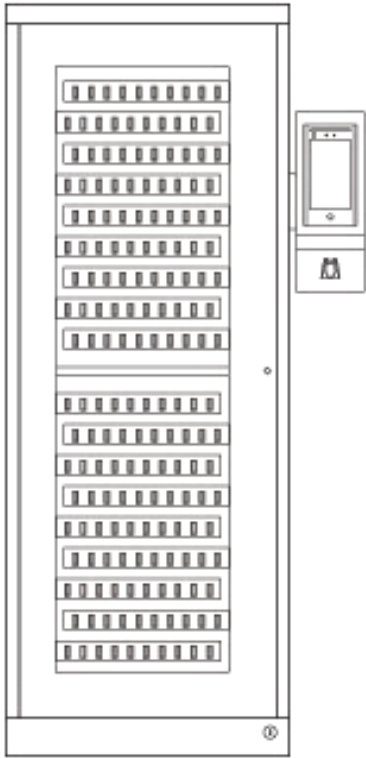

Series i-Keybox 2023

Specifications

Models	Capacity	Dimensions	Net weight
i-Keybox S	32 key positions	670 (W) x 520 (H) x 190 (D) mm	36 kg
i-Keybox M	48/64 key positions	670 (W) x 640 (H) x 190 (D) mm	46 kg
i-Keybox XL	100/200 key positions	850 (W) x 1820 (H) x 400 (D) mm	110 kg
i-Keybox YT - S	30 key positions	670 (W) x 500 (H) x 242 (D) mm	36 kg
i-Keybox YT - M	48 key positions	670 (W) x 640 (H) x 242 (D) mm	47 kg
Construction			
Material	1.5 mm steel, powder coated		
Color	black & white		
Door	Steel door with window / Solid steel (options)		
Door Lock	Electric Motor Freezer Lock		
Key Tag	Plastic flat tag with security seal		
LEDs	3 possible states per key position - Green: access granted - Red: alarm - White: normal working condition		
Mounting	Wall mount / Floor		
Power			
Power supply	Input: 110V - 240V AC Output: 12V DC		
Power consumption	12V 2amp max		
Certifications	CE, FCC, RoHS, ISO9001		
Controller			
Operating system	based on Android		
Display	7" touch screen		
Data storage	RAM 1GB + ROM 8GB		
Server	Cloud platform / Local server		
RFID type	125Khz / 13.56Mhz (optional)		
Cabinet access	PIN code, Card ID, Finger Vein, Face recognition (Optional combination of any two methods for authentication)		
Communications			
Network	Ethernet TCP/IP / Wifi		
USB	Support		

Series i-Keybox 2023 i-Keybox S

Front View

Side View

Rear View

Top View

Series i-Keybox 2023 i-Keybox M

Front View

Side View

Rear View

Top View

Series i-Keybox 2023

i-Keybox XL

850mm

Front View

1820mm

400mm

Side View

Rear View

Top View

Series i-Keybox 2023 i-Keybox YT - S

Front View

Side View

Top View

Rear View