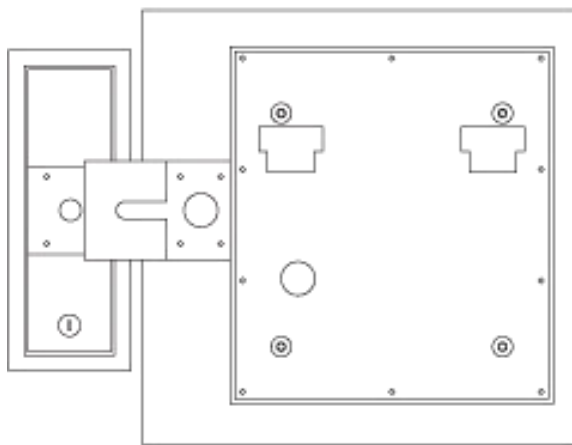

Series i-Keybox 2023

Specifications

Models	Capacity	Dimensions	Net weight
i-Keybox S	32 key positions	670 (W) x 520 (H) x 190 (D) mm	36 kg
i-Keybox M	48/64 key positions	670 (W) x 640 (H) x 190 (D) mm	46 kg
i-Keybox XL	100/200 key positions	850 (W) x 1820 (H) x 400 (D) mm	110 kg
i-Keybox YT - S	30 key positions	670 (W) x 500 (H) x 242 (D) mm	36 kg
i-Keybox YT - M	48 key positions	670 (W) x 640 (H) x 242 (D) mm	47 kg
Construction			
Material	1.5 mm steel, powder coated		
Color	black & white		
Door	Steel door with window / Solid steel (options)		
Door Lock	Electric Motor Freezer Lock		
Key Tag	Plastic flat tag with security seal		
LEDs	3 possible states per key position - Green: access granted - Red: alarm - White: normal working condition		
Mounting	Wall mount / Floor		
Power			
Power supply	Input: 110V - 240V AC Output: 12V DC		
Power consumption	12V 2amp max		
Certifications	CE, FCC, RoHS, ISO9001		
Controller			
Operating system	based on Android		
Display	7" touch screen		
Data storage	RAM 1GB + ROM 8GB		
Server	Cloud platform / Local server		
RFID type	125Khz / 13.56Mhz (optional)		
Cabinet access	PIN code, Card ID, Finger Vein, Face recognition (Optional combination of any two methods for authentication)		
Communications			
Network	Ethernet TCP/IP / Wifi		
USB	Support		

Series i-Keybox 2023 i-Keybox S

Front View

Side View

Rear View

Top View

Series i-Keybox 2023 i-Keybox M

Front View

Side View