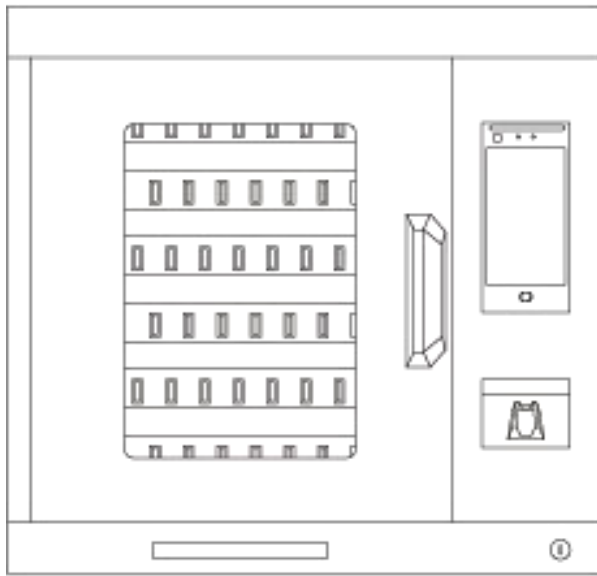

Side View

Rear View

Top View

Series i-Keybox 2023 i-Keybox YT - S

Front View

Side View

Top View

Rear View

Series i-Keybox 2023

i-Keybox YT - M

670mm

Front View

640mm

242mm

Side View

Top View