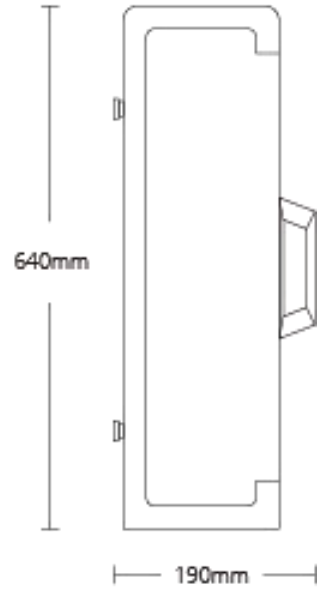

Series i-Keybox 2023

Specifications

Models	Capacity	Dimensions	Net weight
i-Keybox S	32 key positions	670 (W) x 520 (H) x 190 (D) mm	36 kg
i-Keybox M	48/64 key positions	670 (W) x 640 (H) x 190 (D) mm	46 kg
i-Keybox XL	100/200 key positions	850 (W) x 1820 (H) x 400 (D) mm	110 kg
i-Keybox YT - S	30 key positions	670 (W) x 500 (H) x 242 (D) mm	36 kg
i-Keybox YT - M	48 key positions	670 (W) x 640 (H) x 242 (D) mm	47 kg
Construction			
Material	1.5 mm steel, powder coated		
Color	black & white		
Door	Steel door with window / Solid steel (options)		
Door Lock	Electric Motor Freezer Lock		
Key Tag	Plastic flat tag with security seal		
LEDs	3 possible states per key position - Green: access granted - Red: alarm - White: normal working condition		
Mounting	Wall mount / Floor		
Power			
Power supply	Input: 110V - 240V AC Output: 12V DC		
Power consumption	12V 2amp max		
Certifications	CE, FCC, RoHS, ISO9001		
Controller			
Operating system	based on Android		
Display	7" touch screen		
Data storage	RAM 1GB + ROM 8GB		
Server	Cloud platform / Local server		
RFID type	125Khz / 13.56Mhz (optional)		
Cabinet access	PIN code, Card ID, Finger Vein, Face recognition (Optional combination of any two methods for authentication)		
Communications			
Network	Ethernet TCP/IP / Wifi		
USB	Support		

Series i-Keybox 2023 i-Keybox S

Front View

Side View

Rear View

Top View

Series i-Keybox 2023 i-Keybox M

Front View

Side View

Rear View

Top View

Series i-Keybox 2023

i-Keybox XL

850mm

Front View

1820mm

400mm

Series i-Keybox 2023

i-Keybox YT - M

670mm

Front View

640mm

242mm

Side View

Top View