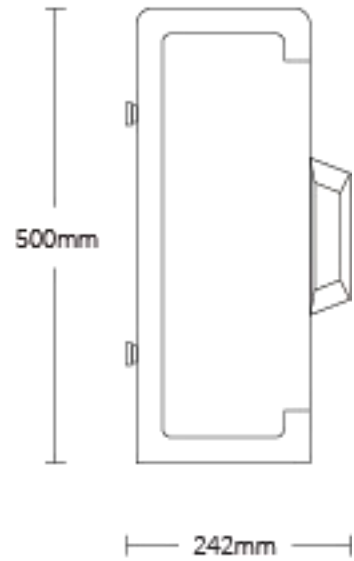

Series i-Keybox 2023

Specifications

Models	Capacity	Dimensions	Net weight
i-Keybox S	32 key positions	670 (W) x 520 (H) x 190 (D) mm	36 kg
i-Keybox M	48/64 key positions	670 (W) x 640 (H) x 190 (D) mm	46 kg
i-Keybox XL	100/200 key positions	850 (W) x 1820 (H) x 400 (D) mm	110 kg
i-Keybox YT - S	30 key positions	670 (W) x 500 (H) x 242 (D) mm	36 kg
i-Keybox YT - M	48 key positions	670 (W) x 640 (H) x 242 (D) mm	47 kg
Construction			
Material	1.5 mm steel, powder coated		
Color	black & white		
Door	Steel door with window / Solid steel (options)		
Door Lock	Electric Motor Freezer Lock		
Key Tag	Plastic flat tag with security seal		
LEDs	3 possible states per key position - Green: access granted - Red: alarm - White: normal working condition		
Mounting	Wall mount / Floor		
Power			
Power supply	Input: 110V - 240V AC Output: 12V DC		
Power consumption	12V 2amp max		
Certifications	CE, FCC, RoHS, ISO9001		
Controller			
Operating system	based on Android		
Display	7" touch screen		
Data storage	RAM 1GB + ROM 8GB		
Server	Cloud platform / Local server		
RFID type	125Khz / 13.56Mhz (optional)		
Cabinet access	PIN code, Card ID, Finger Vein, Face recognition (Optional combination of any two methods for authentication)		
Communications			
Network	Ethernet TCP/IP / Wifi		
USB	Support		

Rear View

Top View

Series i-Keybox 2023

i-Keybox XL

850mm

Front View

1820mm

400mm

Side View

Rear View

Top View

Series i-Keybox 2023 i-Keybox YT - S

Front View

Side View

Top View

Rear View

Series i-Keybox 2023

i-Keybox YT - M

670mm

Front View

640mm

242mm

Side View

Top View