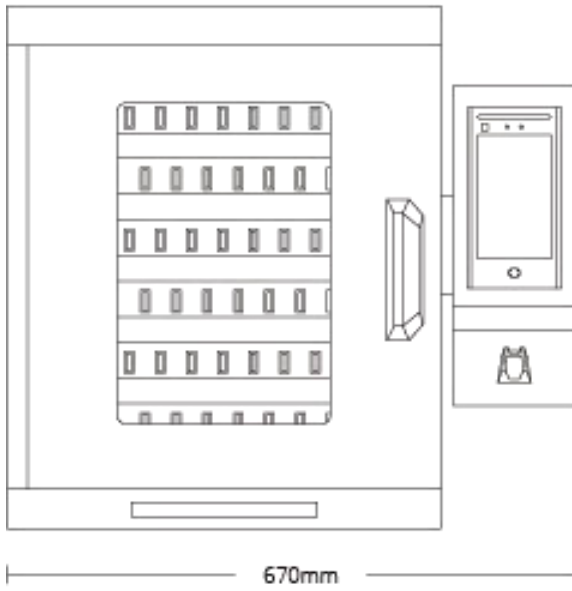

Series i-Keybox 2023

Specifications

Models	Capacity	Dimensions	Net weight
i-Keybox S	32 key positions	670 (W) x 520 (H) x 190 (D) mm	36 kg
i-Keybox M	48/64 key positions	670 (W) x 640 (H) x 190 (D) mm	46 kg
i-Keybox XL	100/200 key positions	850 (W) x 1820 (H) x 400 (D) mm	110 kg
i-Keybox YT - S	30 key positions	670 (W) x 500 (H) x 242 (D) mm	36 kg
i-Keybox YT - M	48 key positions	670 (W) x 640 (H) x 242 (D) mm	47 kg
Construction			
Material	1.5 mm steel, powder coated		
Color	black & white		
Door	Steel door with window / Solid steel (options)		
Door Lock	Electric Motor Freezer Lock		
Key Tag	Plastic flat tag with security seal		
LEDs	3 possible states per key position - Green: access granted - Red: alarm - White: normal working condition		
Mounting	Wall mount / Floor		
Power			
Power supply	Input: 110V - 240V AC Output: 12V DC		
Power consumption	12V 2amp max		
Certifications	CE, FCC, RoHS, ISO9001		
Controller			
Operating system	based on Android		
Display	7" touch screen		
Data storage	RAM 1GB + ROM 8GB		
Server	Cloud platform / Local server		
RFID type	125Khz / 13.56Mhz (optional)		
Cabinet access	PIN code, Card ID, Finger Vein, Face recognition (Optional combination of any two methods for authentication)		
Communications			
Network	Ethernet TCP/IP / Wifi		
USB	Support		

Series i-Keybox 2023 i-Keybox S

Front View

Side View

Rear View

Top View

Series i-Keybox 2023 i-Keybox M

Front View

Side View

Rear View

Top View

Series i-Keybox 2023

i-Keybox XL

850mm

Front View

1820mm

400mm