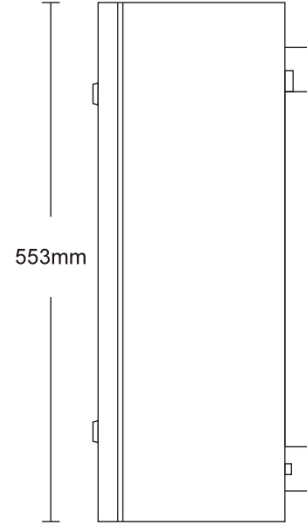

Specifications

Modelsu	Capacity	Dimensions	Net weight
A-180D S1	15 key positions	485 (W) x 553 (H) x 225 (D) mm	60 kg
Construction			
Material	<i>1.5 mm steel, powder coated</i>		
Color	white		
Door	Solid steel		
Key panel pattern	Alternating rows of 5		
Mounting	Wall mount		
Power			
Power supply	Input: 110V - 240V AC Output: 12V DC		
Power consumption	12V 2amp max		
Certifications	CE, FCC, RoHS, ISO9001		
Controller			
Operating system	based on Android		
Display	7" touch screen		
Data storage	RAM 1GB + ROM 8GB		
Cabinet access	PIN code		
Communications			
Network	Ethernet TCP/IP / Wifi		
USB	Support		

Series Drop Box A-180D S1

485mm

Front View

225mm

Side View

Rear View

Top View