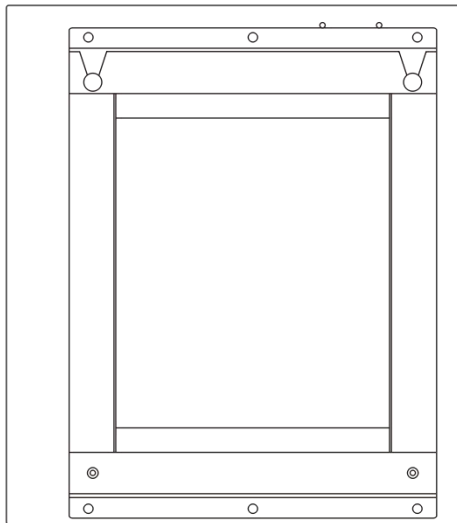

Specifications

Modelsu	Capacity	Dimensions	Net weight
A-180D S1	15 key positions	485 (W) x 553 (H) x 225 (D) mm	60 kg
Construction			
Material	<i>1.5 mm steel, powder coated</i>		
Color	white		
Door	Solid steel		
Key panel pattern	Alternating rows of 5		
Mounting	Wall mount		
Power			
Power supply	Input: 110V - 240V AC Output: 12V DC		
Power consumption	12V 2amp max		
Certifications	CE, FCC, RoHS, ISO9001		
Controller			
Operating system	based on Android		
Display	7" touch screen		
Data storage	RAM 1GB + ROM 8GB		
Cabinet access	PIN code		
Communications			
Network	Ethernet TCP/IP / Wifi		
USB	Support		

Series Drop Box A-180D S1

485mm

Front View

225mm

Side View

Rear View

Top View