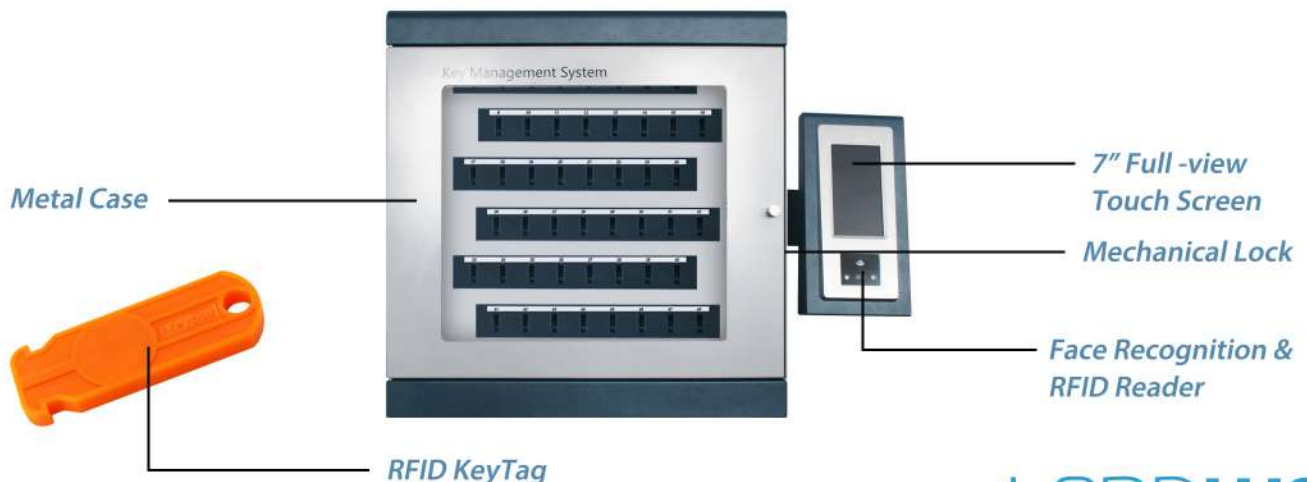

System compatible

The System is compatible and can be integrated into the company's access control, monitoring, attendance, ERP and other systems to achieve system networking.

Modular design

The Landwell Key Management System can be standard or tailored to suit the needs of different customers. The key module and the storage module can be combined in one system.