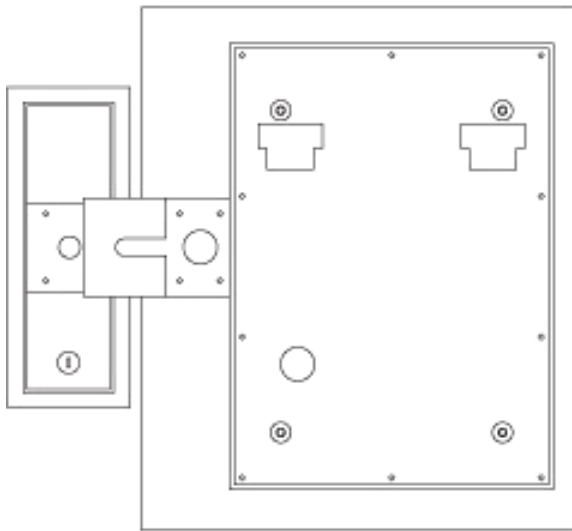

Series i-Keybox 2023

Specifications

Models	Capacity	Dimensions	Net weight
i-Keybox S	32 key positions	670 (W) x 520 (H) x 190 (D) mm	36 kg
i-Keybox M	48/64 key positions	670 (W) x 640 (H) x 190 (D) mm	46 kg
i-Keybox XL	100/200 key positions	850 (W) x 1820 (H) x 400 (D) mm	110 kg
i-Keybox YT - S	30 key positions	670 (W) x 500 (H) x 242 (D) mm	36 kg
i-Keybox YT - M	48 key positions	670 (W) x 640 (H) x 242 (D) mm	47 kg
Construction			
Material	<i>1.5 mm steel, powder coated</i>		
Color	black & white		
Door	Steel door with window / Solid steel (options)		
Door Lock	Electric Motor Freezer Lock		
Key Tag	Plastic flat tag with security seal		
LEDs	3 possible states per key position - <i>Green: access granted</i> - <i>Red: alarm</i> - <i>White: normal working condition</i>		
Mounting	Wall mount / Floor		
Power			
Power supply	Input: 110V - 240V AC Output: 12V DC		
Power consumption	12V 2amp max		
Certifications	CE, FCC, RoHS, ISO9001		
Controller			
Operating system	based on Android		
Display	7" touch screen		
Data storage	RAM 1GB + ROM 8GB		
Server	Cloud platform / Local server		
RFID type	125Khz / 13.56Mhz (optional)		
Cabinet access	PIN code, Card ID, Finger Vein, Face recognition <i>(Optional combination of any two methods for authentication)</i>		
Communications			
Network	Ethernet TCP/IP / Wifi		
USB	Support		

Series i-Keybox 2023 i-Keybox S

Front View

Side View

Rear View

Top View

Series i-Keybox 2023 i-Keybox M

Front View

Side View

Rear View

Top View

Series i-Keybox 2023 i-Keybox XL

Front View

Side View

Rear View

Top View

Series i-Keybox 2023 i-Keybox YT - S

640mm

242mm

Side View

Top View

Rear View