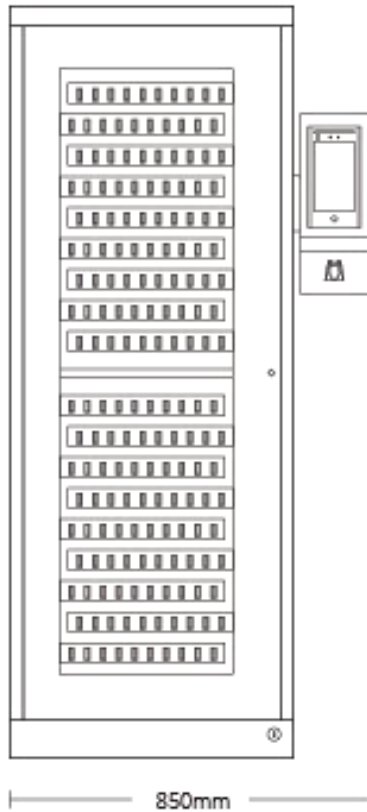

Series i-Keybox 2023

Specifications

Models	Capacity	Dimensions	Net weight
i-Keybox S	32 key positions	670 (W) x 520 (H) x 190 (D) mm	36 kg
i-Keybox M	48/64 key positions	670 (W) x 640 (H) x 190 (D) mm	46 kg
i-Keybox XL	100/200 key positions	850 (W) x 1820 (H) x 400 (D) mm	110 kg
i-Keybox YT - S	30 key positions	670 (W) x 500 (H) x 242 (D) mm	36 kg
i-Keybox YT - M	48 key positions	670 (W) x 640 (H) x 242 (D) mm	47 kg
Construction			
Material	<i>1.5 mm steel, powder coated</i>		
Color	black & white		
Door	Steel door with window / Solid steel (options)		
Door Lock	Electric Motor Freezer Lock		
Key Tag	Plastic flat tag with security seal		
LEDs	3 possible states per key position - <i>Green: access granted</i> - <i>Red: alarm</i> - <i>White: normal working condition</i>		
Mounting	Wall mount / Floor		
Power			
Power supply	Input: 110V - 240V AC Output: 12V DC		
Power consumption	12V 2amp max		
Certifications	CE, FCC, RoHS, ISO9001		
Controller			
Operating system	based on Android		
Display	7" touch screen		
Data storage	RAM 1GB + ROM 8GB		
Server	Cloud platform / Local server		
RFID type	125Khz / 13.56Mhz (optional)		
Cabinet access	PIN code, Card ID, Finger Vein, Face recognition <i>(Optional combination of any two methods for authentication)</i>		
Communications			
Network	Ethernet TCP/IP / Wifi		
USB	Support		

Series i-Keybox 2023 i-Keybox S

Front View

Side View

Rear View

Top View

Series i-Keybox 2023 i-Keybox M

Front View

Side View

Rear View

Top View

Series i-Keybox 2023 i-Keybox XL

Front View

Side View

Rear View

Top View

Series i-Keybox 2023 i-Keybox YT - S

640mm

242mm

Side View

Top View

Rear View