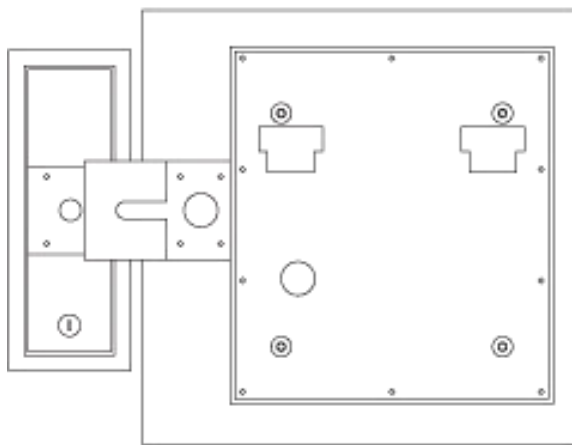

Series i-Keybox 2023

Specifications

Models	Capacity	Dimensions	Net weight
i-Keybox S	32 key positions	670 (W) x 520 (H) x 190 (D) mm	36 kg
i-Keybox M	48/64 key positions	670 (W) x 640 (H) x 190 (D) mm	46 kg
i-Keybox XL	100/200 key positions	850 (W) x 1820 (H) x 400 (D) mm	110 kg
i-Keybox YT - S	30 key positions	670 (W) x 500 (H) x 242 (D) mm	36 kg
i-Keybox YT - M	48 key positions	670 (W) x 640 (H) x 242 (D) mm	47 kg
Construction			
Material	<i>1.5 mm steel, powder coated</i>		
Color	black & white		
Door	Steel door with window / Solid steel (options)		
Door Lock	Electric Motor Freezer Lock		
Key Tag	Plastic flat tag with security seal		
LEDs	3 possible states per key position - <i>Green: access granted</i> - <i>Red: alarm</i> - <i>White: normal working condition</i>		
Mounting	Wall mount / Floor		
Power			
Power supply	Input: 110V - 240V AC Output: 12V DC		
Power consumption	12V 2amp max		
Certifications	CE, FCC, RoHS, ISO9001		
Controller			
Operating system	based on Android		
Display	7" touch screen		
Data storage	RAM 1GB + ROM 8GB		
Server	Cloud platform / Local server		
RFID type	125Khz / 13.56Mhz (optional)		
Cabinet access	PIN code, Card ID, Finger Vein, Face recognition <i>(Optional combination of any two methods for authentication)</i>		
Communications			
Network	Ethernet TCP/IP / Wifi		
USB	Support		

Series i-Keybox 2023 i-Keybox S

Front View

Side View

Rear View

Top View

Series i-Keybox 2023 i-Keybox M

Front View

Side View

640mm

242mm

Side View

Top View

Rear View