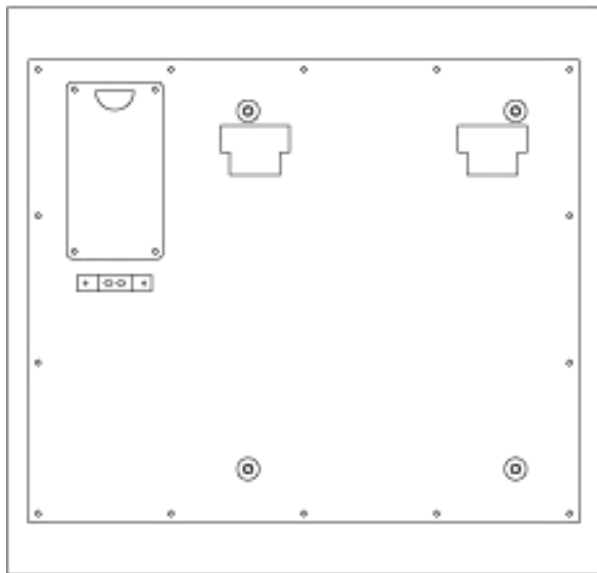

Front View

Side View

Top View

Rear View

Series i-Keybox 2023

i-Keybox YT - M

670mm

Front View

640mm

242mm

Side View

Top View

Rear View