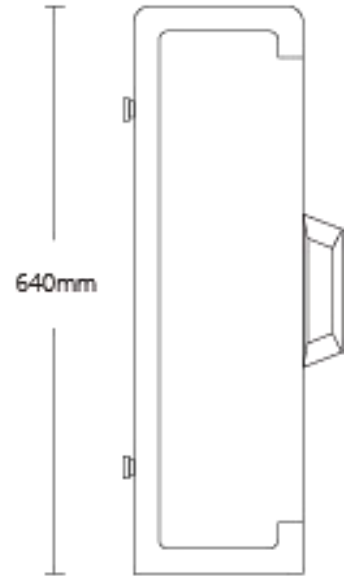

Series i-Keybox 2023

Specifications

Models	Capacity	Dimensions	Net weight
i-Keybox S	32 key positions	670 (W) x 520 (H) x 190 (D) mm	36 kg
i-Keybox M	48/64 key positions	670 (W) x 640 (H) x 190 (D) mm	46 kg
i-Keybox XL	100/200 key positions	850 (W) x 1820 (H) x 400 (D) mm	110 kg
i-Keybox YT - S	30 key positions	670 (W) x 500 (H) x 242 (D) mm	36 kg
i-Keybox YT - M	48 key positions	670 (W) x 640 (H) x 242 (D) mm	47 kg
Construction			
Material	<i>1.5 mm steel, powder coated</i>		
Color	black & white		
Door	Steel door with window / Solid steel (options)		
Door Lock	Electric Motor Freezer Lock		
Key Tag	Plastic flat tag with security seal		
LEDs	3 possible states per key position - <i>Green: access granted</i> - <i>Red: alarm</i> - <i>White: normal working condition</i>		
Mounting	Wall mount / Floor		
Power			
Power supply	Input: 110V - 240V AC Output: 12V DC		
Power consumption	12V 2amp max		
Certifications	CE, FCC, RoHS, ISO9001		
Controller			
Operating system	based on Android		
Display	7" touch screen		
Data storage	RAM 1GB + ROM 8GB		
Server	Cloud platform / Local server		
RFID type	125Khz / 13.56Mhz (optional)		
Cabinet access	PIN code, Card ID, Finger Vein, Face recognition <i>(Optional combination of any two methods for authentication)</i>		
Communications			
Network	Ethernet TCP/IP / Wifi		
USB	Support		

Rear View

Top View

Series i-Keybox 2023 i-Keybox XL

Front View

Side View

Rear View

Top View

Series i-Keybox 2023 i-Keybox YT - S

Front View

Side View

Top View

Rear View

Series i-Keybox 2023

i-Keybox YT - M

670mm

Front View

640mm

242mm

Side View

Top View

Rear View