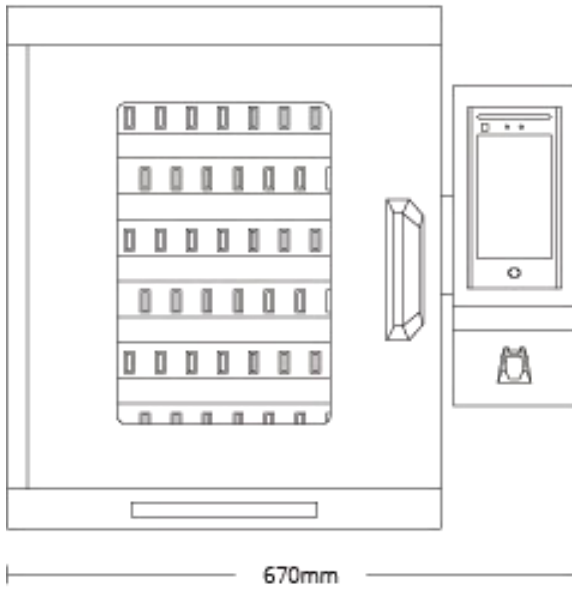

Series i-Keybox 2023

Specifications

Models	Capacity	Dimensions	Net weight
i-Keybox S	32 key positions	670 (W) x 520 (H) x 190 (D) mm	36 kg
i-Keybox M	48/64 key positions	670 (W) x 640 (H) x 190 (D) mm	46 kg
i-Keybox XL	100/200 key positions	850 (W) x 1820 (H) x 400 (D) mm	110 kg
i-Keybox YT - S	30 key positions	670 (W) x 500 (H) x 242 (D) mm	36 kg
i-Keybox YT - M	48 key positions	670 (W) x 640 (H) x 242 (D) mm	47 kg
Construction			
Material	<i>1.5 mm steel, powder coated</i>		
Color	black & white		
Door	Steel door with window / Solid steel (options)		
Door Lock	Electric Motor Freezer Lock		
Key Tag	Plastic flat tag with security seal		
LEDs	3 possible states per key position - <i>Green: access granted</i> - <i>Red: alarm</i> - <i>White: normal working condition</i>		
Mounting	Wall mount / Floor		
Power			
Power supply	Input: 110V - 240V AC Output: 12V DC		
Power consumption	12V 2amp max		
Certifications	CE, FCC, RoHS, ISO9001		
Controller			
Operating system	based on Android		
Display	7" touch screen		
Data storage	RAM 1GB + ROM 8GB		
Server	Cloud platform / Local server		
RFID type	125Khz / 13.56Mhz (optional)		
Cabinet access	PIN code, Card ID, Finger Vein, Face recognition <i>(Optional combination of any two methods for authentication)</i>		
Communications			
Network	Ethernet TCP/IP / Wifi		
USB	Support		

Series i-Keybox 2023 i-Keybox S

Front View

Side View

Rear View

Top View

Series i-Keybox 2023 i-Keybox M

Front View

Side View

Rear View

Top View

Series i-Keybox 2023 i-Keybox XL

Front View

Side View

Rear View

Top View

Series i-Keybox 2023 i-Keybox YT - S

640mm

242mm

Side View

Top View

Rear View