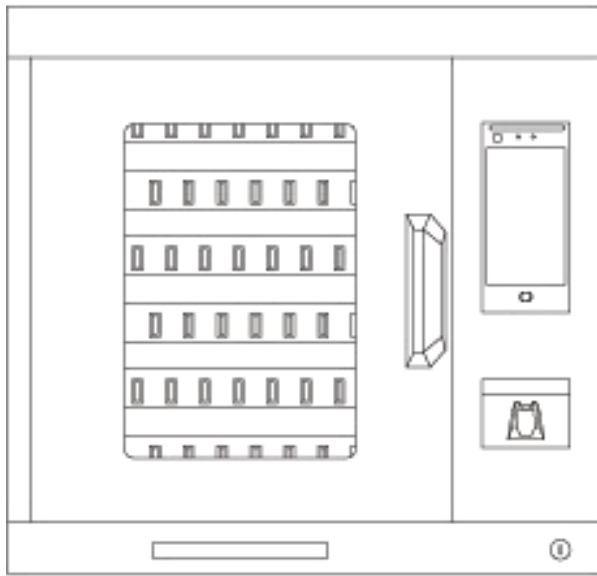

Front View

Side View

Top View

Rear View

Series i-Keybox 2023

i-Keybox YT - M

670mm

Front View

640mm

242mm

Side View

Top View

Rear View