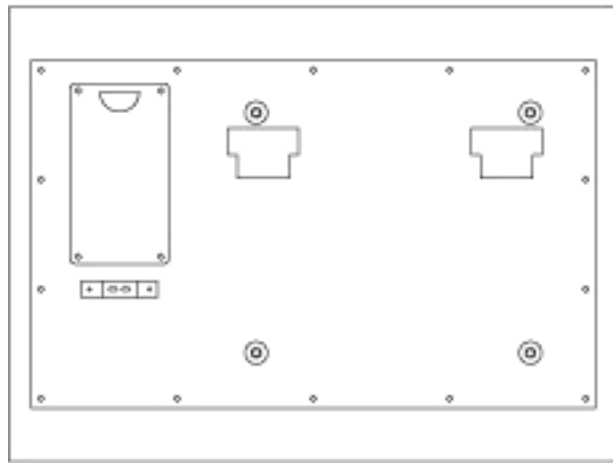

Series i-Keybox 2023 i-Keybox YT - S

Front View

Top View