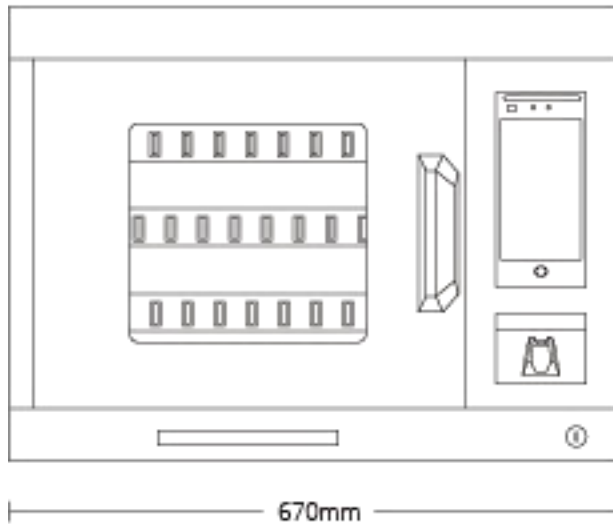

Series i-Keybox 2023

Specifications

Models	Capacity	Dimensions	Net weight
i-Keybox S	32 key positions	670 (W) x 520 (H) x 190 (D) mm	36 kg
i-Keybox M	48/64 key positions	670 (W) x 640 (H) x 190 (D) mm	46 kg
i-Keybox XL	100/200 key positions	850 (W) x 1820 (H) x 400 (D) mm	110 kg
i-Keybox YT - S	30 key positions	670 (W) x 500 (H) x 242 (D) mm	36 kg
i-Keybox YT - M	48 key positions	670 (W) x 640 (H) x 242 (D) mm	47 kg
Construction			
Material	<i>1.5 mm steel, powder coated</i>		
Color	black & white		
Door	Steel door with window / Solid steel (options)		
Door Lock	Electric Motor Freezer Lock		
Key Tag	Plastic flat tag with security seal		
LEDs	3 possible states per key position - <i>Green: access granted</i> - <i>Red: alarm</i> - <i>White: normal working condition</i>		
Mounting	Wall mount / Floor		
Power			
Power supply	Input: 110V - 240V AC Output: 12V DC		
Power consumption	12V 2amp max		
Certifications	CE, FCC, RoHS, ISO9001		
Controller			
Operating system	based on Android		
Display	7" touch screen		
Data storage	RAM 1GB + ROM 8GB		
Server	Cloud platform / Local server		
RFID type	125Khz / 13.56Mhz (optional)		
Cabinet access	PIN code, Card ID, Finger Vein, Face recognition <i>(Optional combination of any two methods for authentication)</i>		
Communications			
Network	Ethernet TCP/IP / Wifi		
USB	Support		

Rear View

Top View

Series i-Keybox 2023 i-Keybox XL

Front View

Side View

Rear View

Top View

Series i-Keybox 2023 i-Keybox YT - S

Front View

Side View

Top View

Rear View

Series i-Keybox 2023

i-Keybox YT - M

670mm

Front View

640mm

242mm

Side View

Top View

Rear View