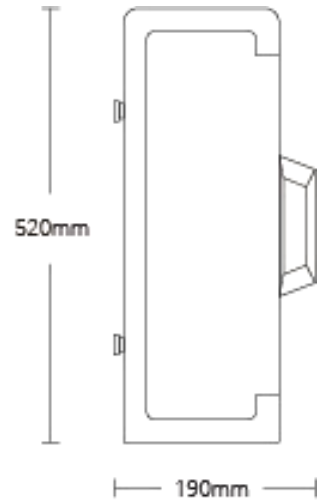

Series i-Keybox 2023

Specifications

Models	Capacity	Dimensions	Net weight
i-Keybox S	32 key positions	670 (W) x 520 (H) x 190 (D) mm	36 kg
i-Keybox M	48/64 key positions	670 (W) x 640 (H) x 190 (D) mm	46 kg
i-Keybox XL	100/200 key positions	850 (W) x 1820 (H) x 400 (D) mm	110 kg
i-Keybox YT - S	30 key positions	670 (W) x 500 (H) x 242 (D) mm	36 kg
i-Keybox YT - M	48 key positions	670 (W) x 640 (H) x 242 (D) mm	47 kg
Construction			
Material	<i>1.5 mm steel, powder coated</i>		
Color	black & white		
Door	Steel door with window / Solid steel (options)		
Door Lock	Electric Motor Freezer Lock		
Key Tag	Plastic flat tag with security seal		
LEDs	3 possible states per key position - <i>Green: access granted</i> - <i>Red: alarm</i> - <i>White: normal working condition</i>		
Mounting	Wall mount / Floor		
Power			
Power supply	Input: 110V - 240V AC Output: 12V DC		
Power consumption	12V 2amp max		
Certifications	CE, FCC, RoHS, ISO9001		
Controller			
Operating system	based on Android		
Display	7" touch screen		
Data storage	RAM 1GB + ROM 8GB		
Server	Cloud platform / Local server		
RFID type	125Khz / 13.56Mhz (optional)		
Cabinet access	PIN code, Card ID, Finger Vein, Face recognition <i>(Optional combination of any two methods for authentication)</i>		
Communications			
Network	Ethernet TCP/IP / Wifi		
USB	Support		

Series i-Keybox 2023 i-Keybox S

Front View

Side View

Rear View

Top View

Series i-Keybox 2023 i-Keybox M

Front View

Side View

Front View

Side View

Top View

Rear View

Series i-Keybox 2023

i-Keybox YT - M

670mm

Front View

640mm

242mm

Side View

Top View

Rear View