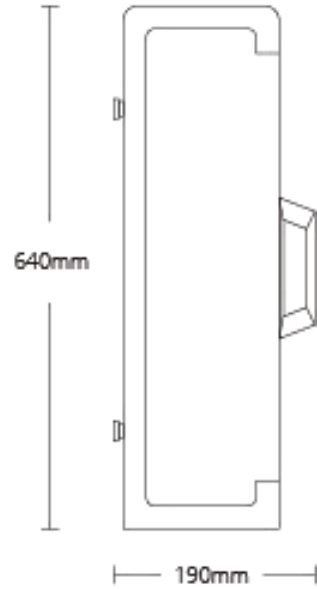

Series i-Keybox 2023

Specifications

Models	Capacity	Dimensions	Net weight
i-Keybox S	32 key positions	670 (W) x 520 (H) x 190 (D) mm	36 kg
i-Keybox M	48/64 key positions	670 (W) x 640 (H) x 190 (D) mm	46 kg
i-Keybox XL	100/200 key positions	850 (W) x 1820 (H) x 400 (D) mm	110 kg
i-Keybox YT - S	30 key positions	670 (W) x 500 (H) x 242 (D) mm	36 kg
i-Keybox YT - M	48 key positions	670 (W) x 640 (H) x 242 (D) mm	47 kg
Construction			
Material	<i>1.5 mm steel, powder coated</i>		
Color	black & white		
Door	Steel door with window / Solid steel (options)		
Door Lock	Electric Motor Freezer Lock		
Key Tag	Plastic flat tag with security seal		
LEDs	3 possible states per key position - <i>Green: access granted</i> - <i>Red: alarm</i> - <i>White: normal working condition</i>		
Mounting	Wall mount / Floor		
Power			
Power supply	Input: 110V - 240V AC Output: 12V DC		
Power consumption	12V 2amp max		
Certifications	CE, FCC, RoHS, ISO9001		
Controller			
Operating system	based on Android		
Display	7" touch screen		
Data storage	RAM 1GB + ROM 8GB		
Server	Cloud platform / Local server		
RFID type	125Khz / 13.56Mhz (optional)		
Cabinet access	PIN code, Card ID, Finger Vein, Face recognition <i>(Optional combination of any two methods for authentication)</i>		
Communications			
Network	Ethernet TCP/IP / Wifi		
USB	Support		

Series i-Keybox 2023 i-Keybox S

Front View

Side View

Rear View

Top View

Series i-Keybox 2023 i-Keybox M

Front View

Side View

Rear View

Top View

Series i-Keybox 2023 i-Keybox XL

Front View

Side View

Rear View

Top View

Series i-Keybox 2023 i-Keybox YT - S

640mm

242mm

Side View

Top View

Rear View