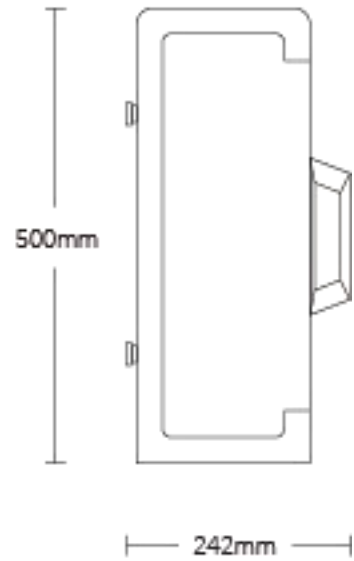

Series i-Keybox 2023

Specifications

Models	Capacity	Dimensions	Net weight
i-Keybox S	32 key positions	670 (W) x 520 (H) x 190 (D) mm	36 kg
i-Keybox M	48/64 key positions	670 (W) x 640 (H) x 190 (D) mm	46 kg
i-Keybox XL	100/200 key positions	850 (W) x 1820 (H) x 400 (D) mm	110 kg
i-Keybox YT - S	30 key positions	670 (W) x 500 (H) x 242 (D) mm	36 kg
i-Keybox YT - M	48 key positions	670 (W) x 640 (H) x 242 (D) mm	47 kg
Construction			
Material	<i>1.5 mm steel, powder coated</i>		
Color	black & white		
Door	Steel door with window / Solid steel (options)		
Door Lock	Electric Motor Freezer Lock		
Key Tag	Plastic flat tag with security seal		
LEDs	3 possible states per key position - <i>Green: access granted</i> - <i>Red: alarm</i> - <i>White: normal working condition</i>		
Mounting	Wall mount / Floor		
Power			
Power supply	Input: 110V - 240V AC Output: 12V DC		
Power consumption	12V 2amp max		
Certifications	CE, FCC, RoHS, ISO9001		
Controller			
Operating system	based on Android		
Display	7" touch screen		
Data storage	RAM 1GB + ROM 8GB		
Server	Cloud platform / Local server		
RFID type	125Khz / 13.56Mhz (optional)		
Cabinet access	PIN code, Card ID, Finger Vein, Face recognition <i>(Optional combination of any two methods for authentication)</i>		
Communications			
Network	Ethernet TCP/IP / Wifi		
USB	Support		

Rear View

Top View

Series i-Keybox 2023 i-Keybox XL

Front View

Side View

Rear View

Top View

Series i-Keybox 2023 i-Keybox YT - S

Front View

Side View

Top View

Rear View

Series i-Keybox 2023

i-Keybox YT - M

670mm

Front View

640mm

242mm

Side View

Top View

Rear View