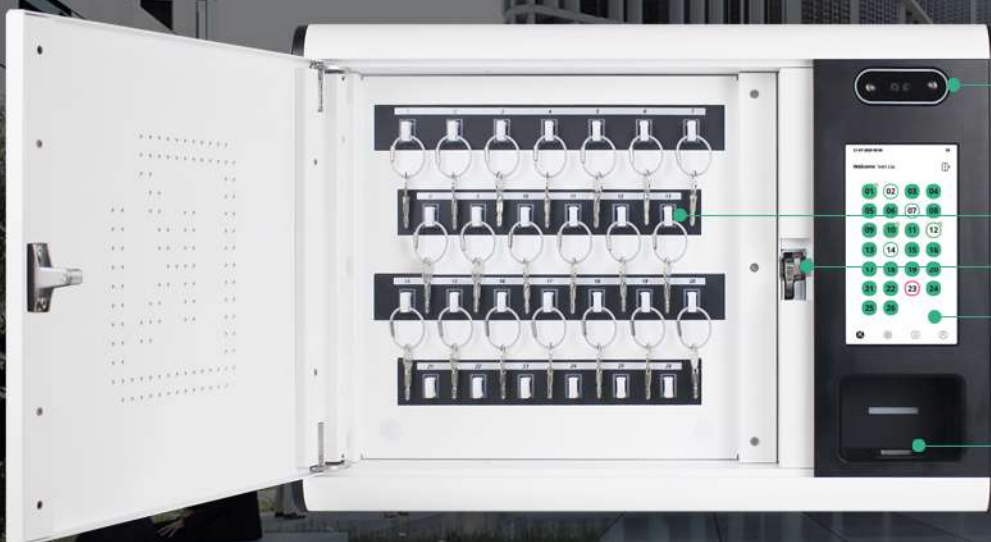

K26

Innovative Intelligent Key Management System for Smart Working and Living

K26 is a simple, efficient, and cost-effective standalone key management system which combines innovative technology and robust design to provide smart buildings with the advanced management of 26 keys in an affordable plug and play unit. Biometric and RFID card access provides fast yet secure access options to enhance security.

Plug and Play

A standalone plug & play system with embedded Android software eliminates the need for installation and configuration, and offers a range of advanced features which provide ultimate control, convenience and ease of use.

Standard color with printed wood

Standard color black / white

Key positions	26	Power supply	220v > 12v 5Ah
Dimensions (L*W*H)	566mm x 177mm x 380mm	Power Consumption	60W Max
Weight	17kg	Operating Temperature	- 10°C to + 40°C
Material	1.5mm thick steel + ABS	Operating system	Based on Android
Door	Solid Steel (Standard)	Mounting	Wall mount

- 1 Face Recognition
- 2 RFID KeySlot Set
- 3 Electric lock
- 4 Touchscreen
- 5 Fingerprint Reader