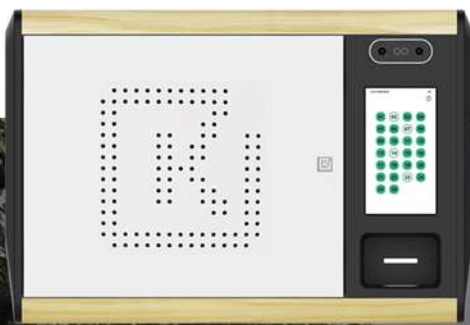

K26

Innovative Intelligent Key Management System for Smart Working and Living

K26 is a simple, efficient, and cost-effective standalone key management system which combines innovative technology and robust design to provide smart buildings with the advanced management of 26 keys in an affordable plug and play unit. Biometric and RFID card access provides fast yet secure access options to enhance security.

New Design

The rounded, soft, and simple design provides more affinity and vitality, fantastic for the smart office, smart hotel, and smart building.

Touch Control

Modern touch screen makes your work and life easier. Everything is managed via the touch screen, from the initial setup of the user and key to user access.

Plug and Play

A standalone plug & play system with embedded Android software eliminates the need for installation and configuration, and offers a range of advanced features which provide ultimate control, convenience and ease of use.

Standard color with printed wood

Standard color black / white

Key positions	26	Power supply	220v > 12v 5Ah
Dimensions (L*W*H)	566mm x 177mm x 380mm	Power Consumption	60W Max
Weight	17kg	Operating Temperature	- 10°C to + 40°C
Material	1.5mm thick steel + ABS	Operating system	Based on Android
Door	Solid Steel (Standard)	Mounting	Wall mount