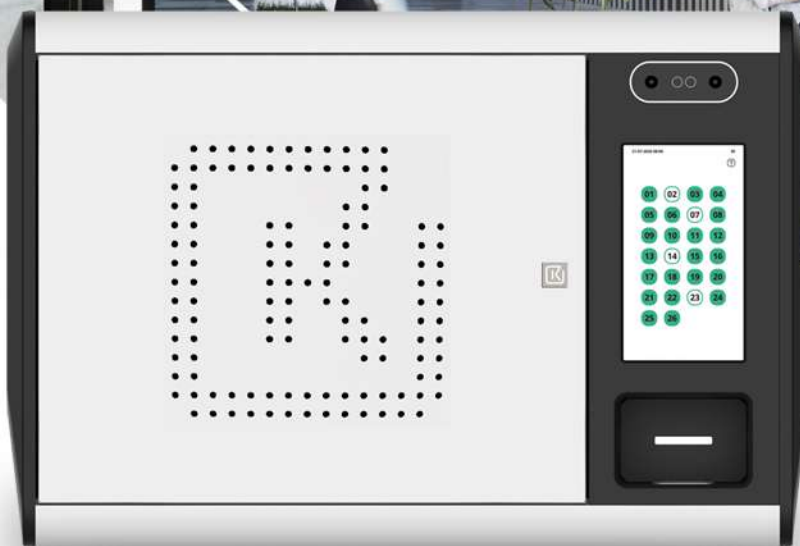

K26

Innovative Intelligent Key Management System for Smart Working and Living

K26 is a simple, efficient, and cost-effective standalone key management system which combines innovative technology and robust design to provide smart buildings with the advanced management of 26 keys in an affordable plug and play unit. Biometric and RFID card access provides fast yet secure access options to enhance security.

New Design

The rounded, soft, and simple design provides more affinity and vitality, fantastic for the smart office, smart hotel, and smart building.

Touch Control

Modern touch screen makes your work and life easier. Everything is managed via the touch screen, from the initial setup of the user and key to user access.

Standard color with printed wood

Standard color black / white

Key positions	26	Power supply	220v > 12v 5Ah
Dimensions (L*W*H)	566mm x 177mm x 380mm	Power Consumption	60W Max
Weight	17kg	Operating Temperature	- 10°C to + 40°C
Material	1.5mm thick steel + ABS	Operating system	Based on Android
Door	Solid Steel (Standard)	Mounting	Wall mount