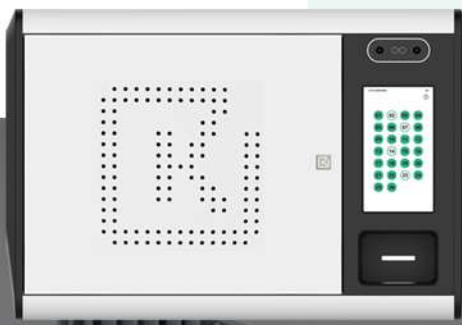

Standard color black / white

Key positions	26	Power supply	220v > 12v 5Ah
Dimensions (L*W*H)	566mm x 177mm x 380mm	Power Consumption	60W Max
Weight	17kg	Operating Temperature	- 10°C to + 40°C
Material	1.5mm thick steel + ABS	Operating system	Based on Android
Door	Solid Steel (Standard)	Mounting	Wall mount